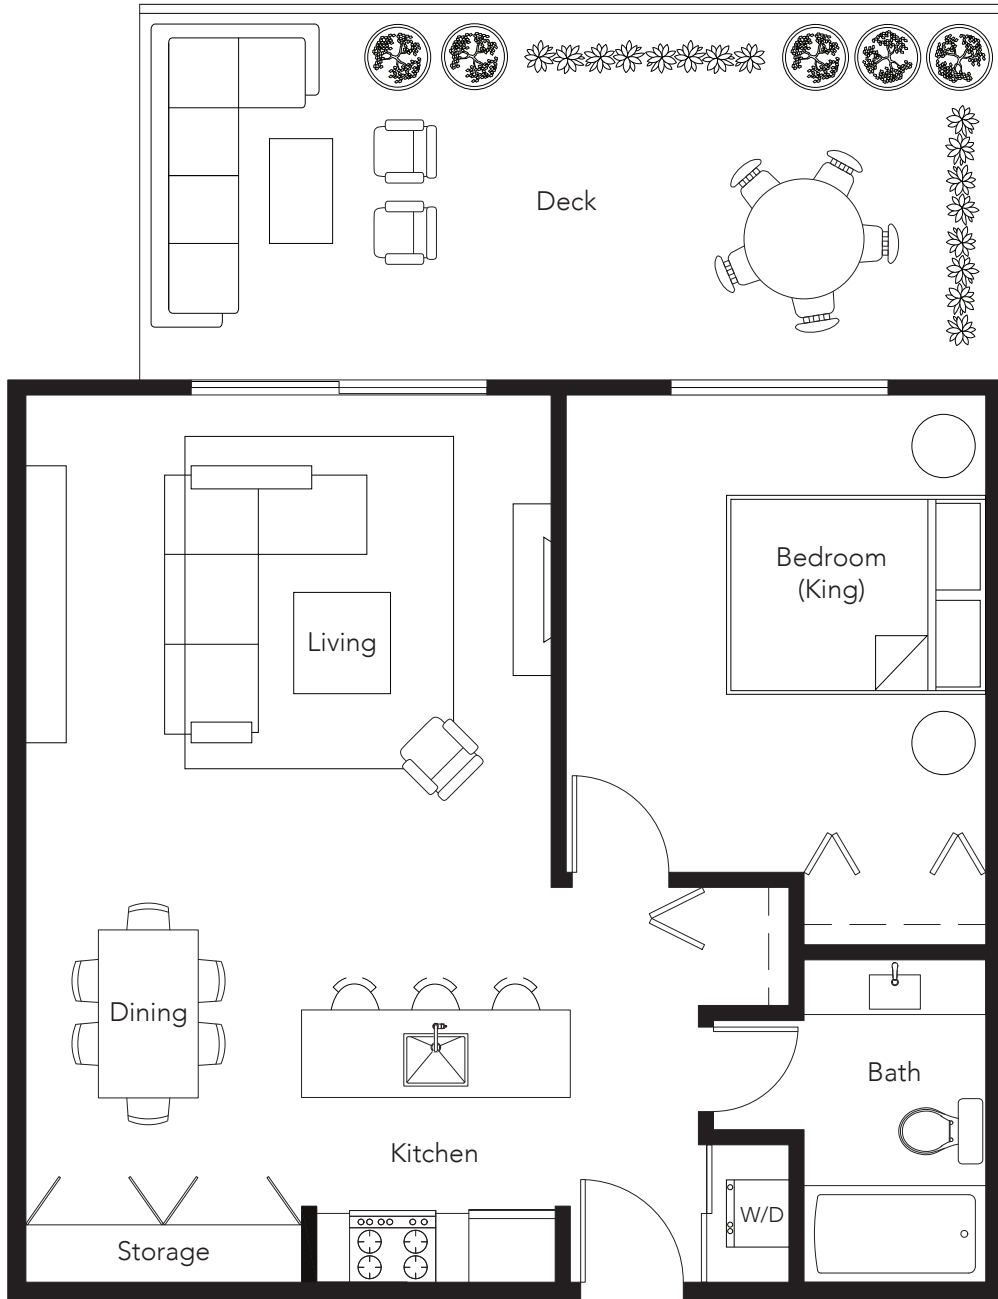

1 Bed | 1 Bath  
625 sf + 300 sf deck  
East facing  
201

1 Bed | 1 Bath  
625 sf + 125 sf deck  
West facing

204

1 Bed | 1 Bath  
625 sf + 125 sf deck  
East facing  
**301**

1 Bed | 1 Bath  
625 sf + 125 sf deck  
West facing

304