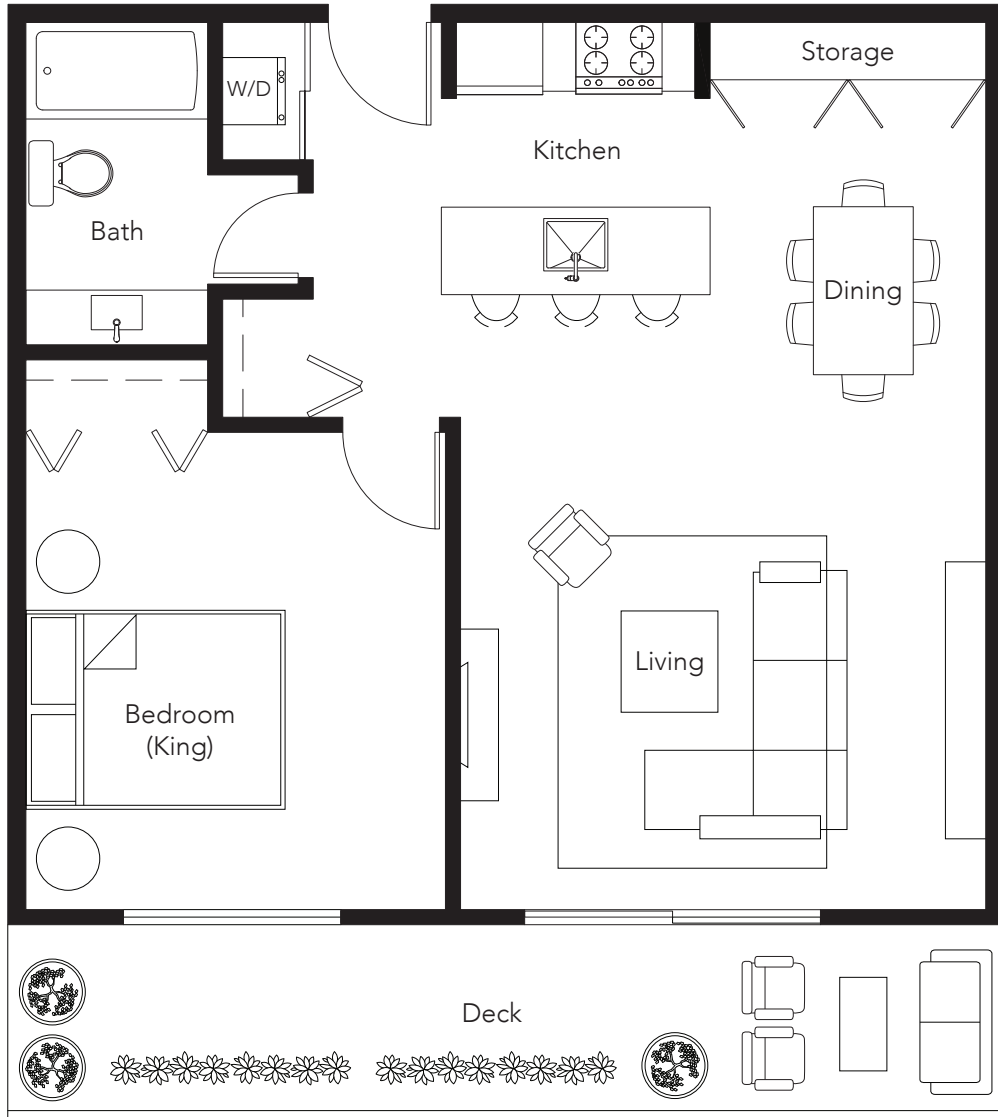

1 Bed | 1 Bath  
625 sf + 300 sf deck  
East facing  
201

1 Bed | 1 Bath  
625 sf + 125 sf deck  
West facing

204

1 Bed | 1 Bath  
625 sf + 125 sf deck  
East facing  
**301**

1 Bed | 1 Bath  
625 sf + 125 sf deck  
West facing

304