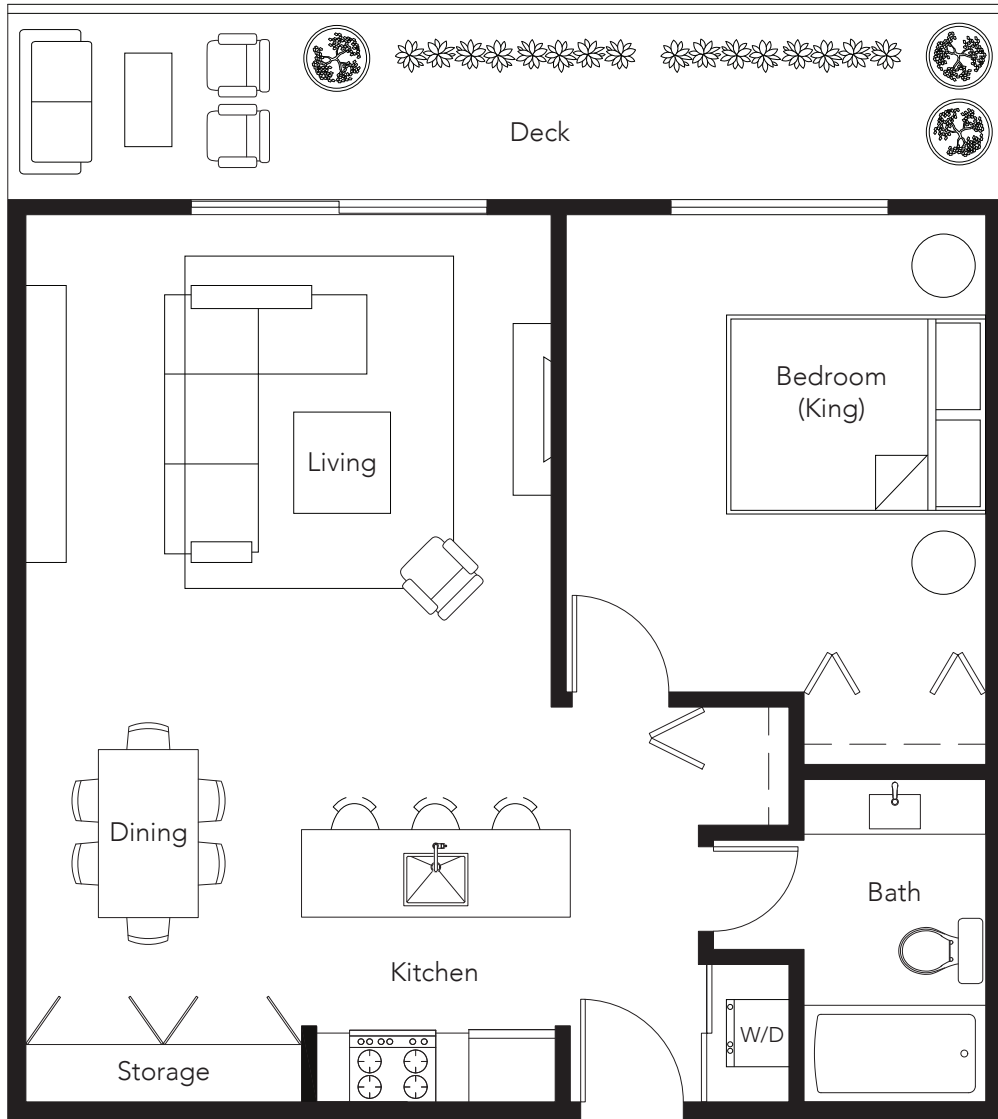

1 Bed | 1 Bath  
625 sf + 300 sf deck  
East facing  
201

1 Bed | 1 Bath  
625 sf + 125 sf deck  
West facing

204

1 Bed | 1 Bath  
625 sf + 125 sf deck  
East facing  
**301**

1 Bed | 1 Bath  
625 sf + 125 sf deck  
West facing

304