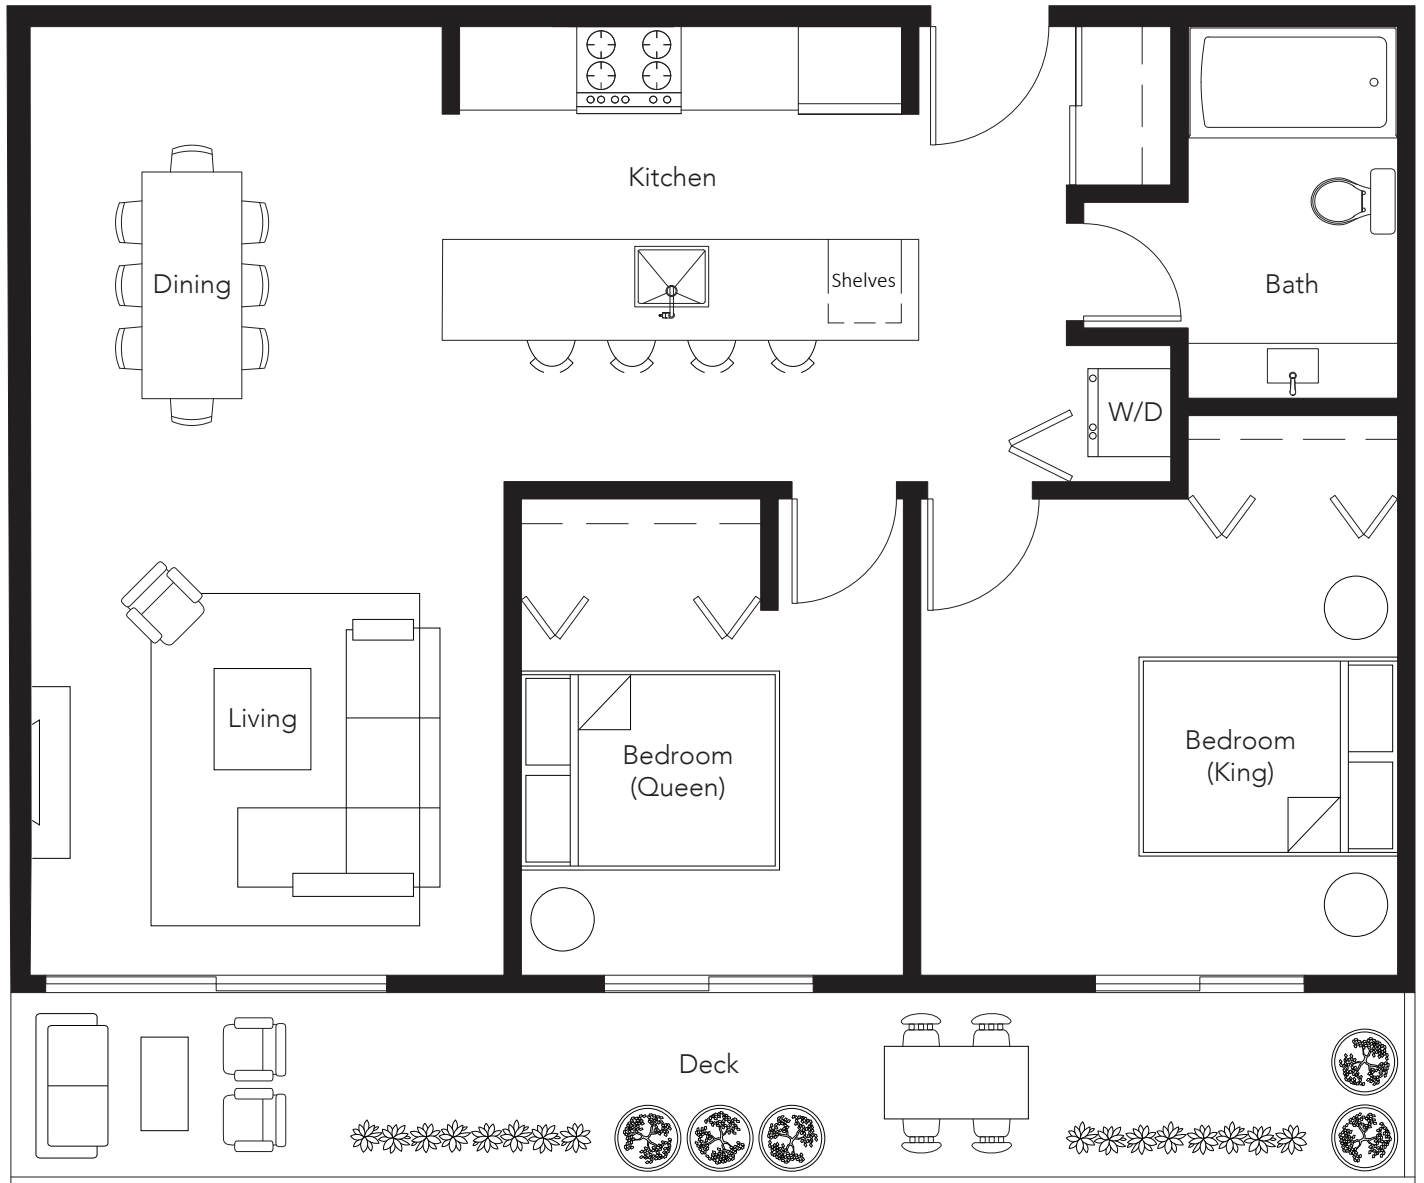

2 Bed | 1 Bath
850 sf + 150 sf deck
West facing
202

2 Bed | 1 Bath
850 sf + 450 sf deck
East facing
203

2 Bed | 1 Bath
850 sf + 150 sf deck
West facing
302

2 Bed | 1 Bath
850 sf + 150 sf deck
East facing
303