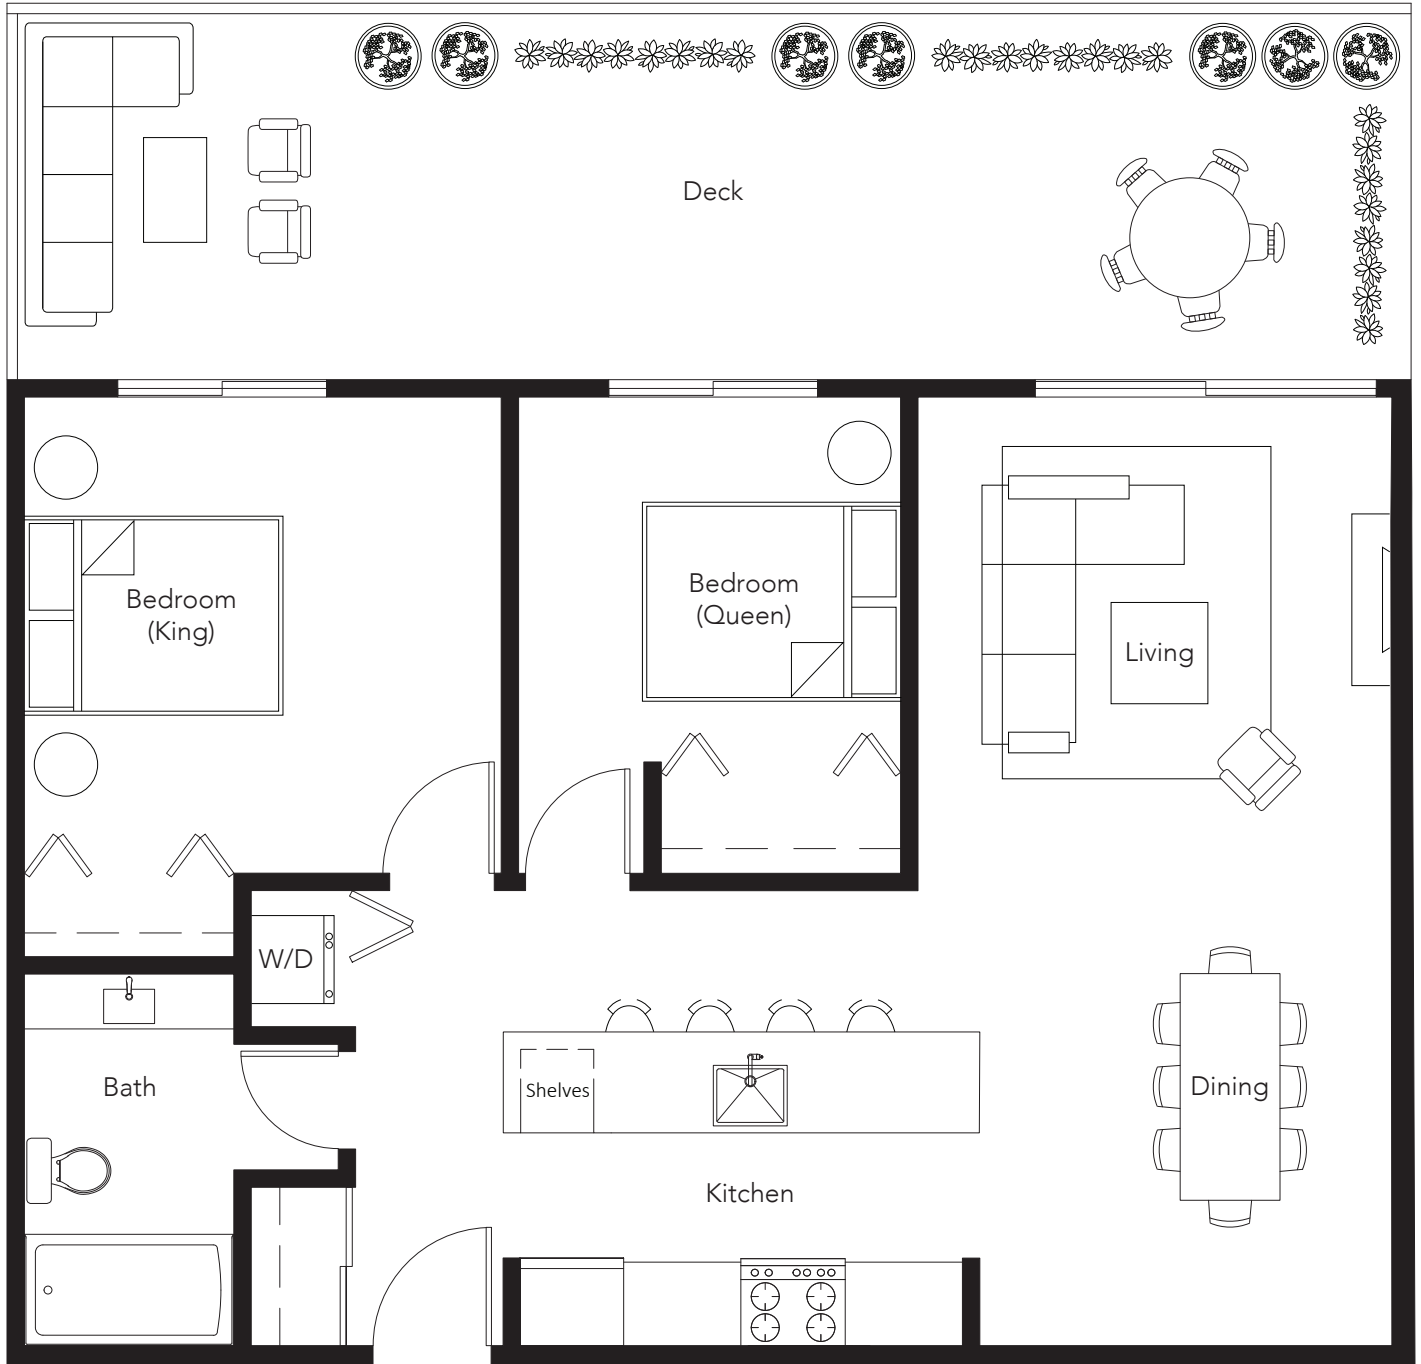

2 Bed | 1 Bath
850 sf + 150 sf deck
West facing
202

2 Bed | 1 Bath
850 sf + 450 sf deck
East facing
203

2 Bed | 1 Bath
850 sf + 150 sf deck
West facing
302

2 Bed | 1 Bath
850 sf + 150 sf deck
East facing
303