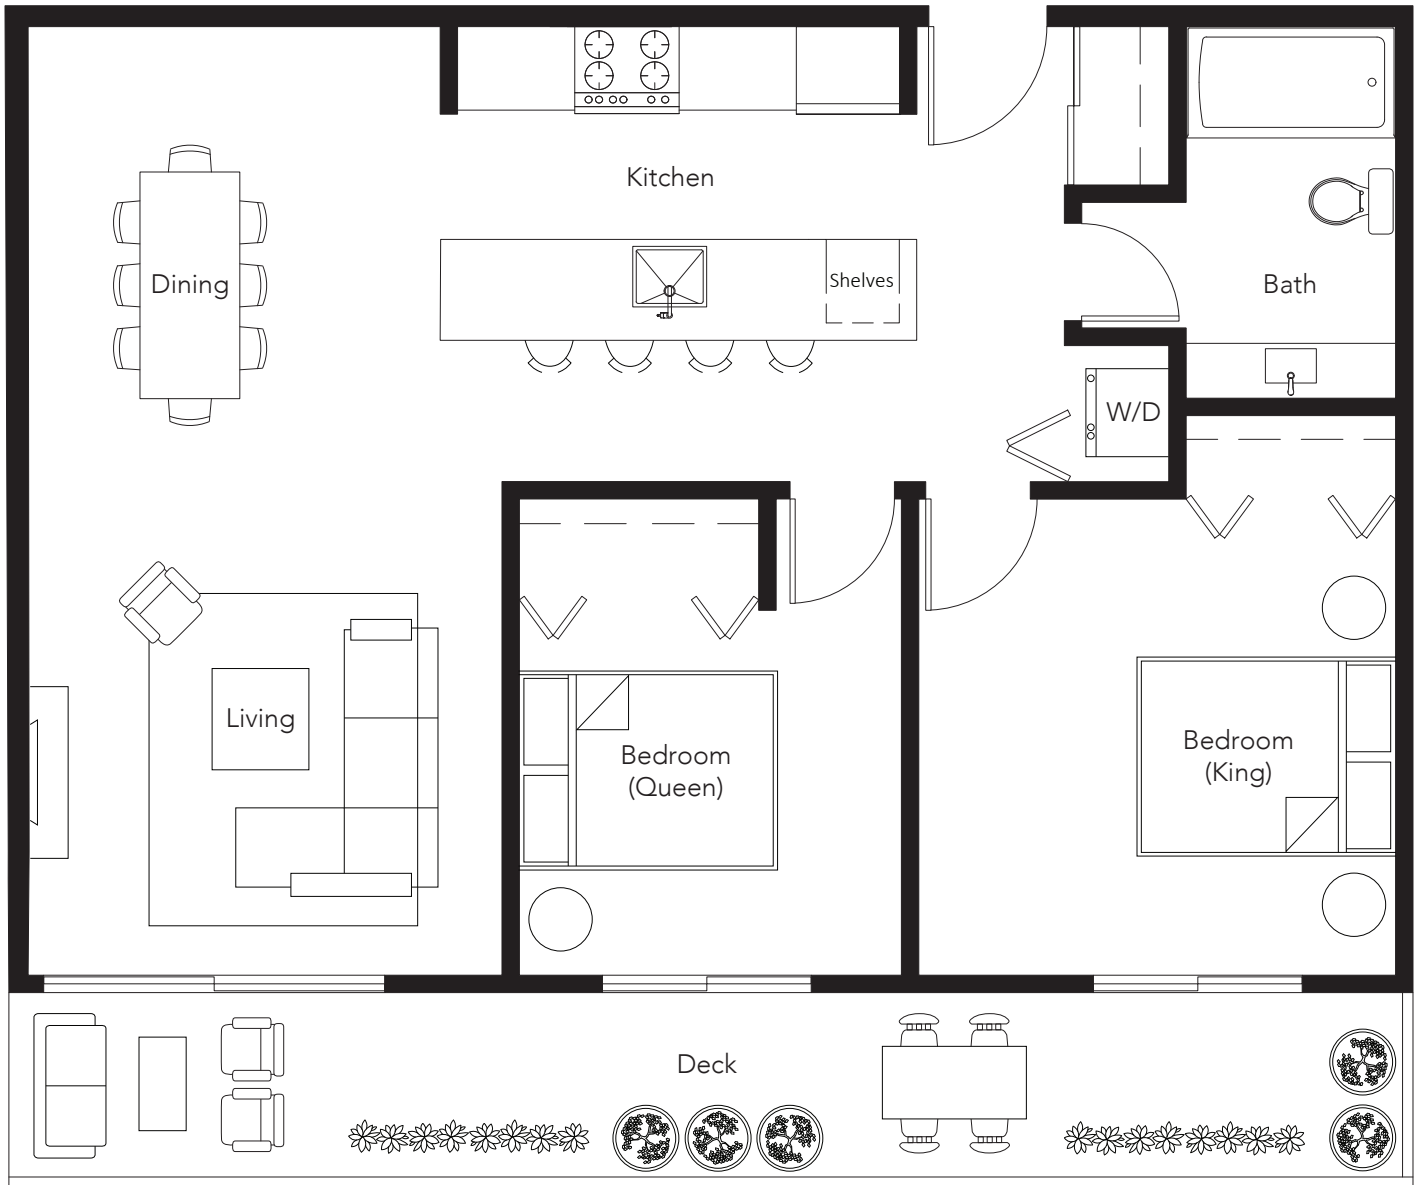

2 Bed | 1 Bath
850 sf + 150 sf deck
West facing
202

2 Bed | 1 Bath
850 sf + 450 sf deck
East facing
203

2 Bed | 1 Bath
850 sf + 150 sf deck
West facing
302

2 Bed | 1 Bath
850 sf + 150 sf deck
East facing
303